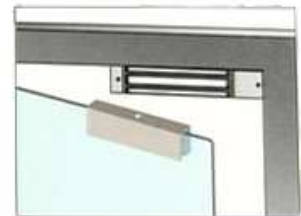

BR500 SHEAR LOCK BRACKET

| | |
|--------------|----------------------------|
| Size: | 207.5(L) x 44(W) x 46(H)mm |
| Application: | Shear Lock Only |
| Pair With: | SL-500 Shear Lock |

UB500 SHEAR LOCK BRACKET

| | |
|--------------|----------------------------|
| Size: | 207(L) x 21(W) x 46.5(H)mm |
| Application: | Shear Lock Only |
| Pair With: | SL-500 Shear Lock |

EM LOCK BRACKET INSTALLATION REFERENCE

ARMATURE PLATE

L BRACKET

ZL BRACKET

U BRACKET FOR
GLASS DOOR

EM LOCK INSTALLATION REFERENCE