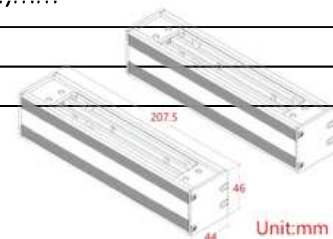

| | |
|--------------|-------------------------|
| Size: | 90(L) x 27(W) x 40(H)mm |
| Application: | Glass Door Only |
| Pair With: | B100 Bolt Action Lock |

G200S GLASS DOOR BRACKET

| | |
|--------------|--------------------------------------------------------------------------------------|
| Size: | Long: 250(L) x 38(W) x 38(H)mm Short: 230(L) x 45(W) x 46(H)mm |
| Application: | -Wooden, Aluminium & Steel Door (Only G200S) -Glass Door(G200S Long + G201S Long) |
| Pair With: | B100 Bolt Action Lock |

G201S GLASS DOOR BRACKET

| | |
|--------------|---------------------------------------------------------------------|
| Size: | Long: 195(L) x 16(W) x 46(H)mm Short: 120.5(L) x 16(W) x 46(H)mm |
| Application: | Glass Door Only |
| Pair With: | B100 Bolt Action Lock |

BR500 SHEAR LOCK BRACKET

| | |
|--------------|----------------------------|
| Size: | 207.5(L) x 44(W) x 46(H)mm |
| Application: | Shear Lock Only |
| Pair With: | SL-500 Shear Lock |

UB500 SHEAR LOCK BRACKET

| | |
|--------------|----------------------------|
| Size: | 207(L) x 21(W) x 46.5(H)mm |
| Application: | Shear Lock Only |
| Pair With: | SL-500 Shear Lock |

EM LOCK BRACKET INSTALLATION REFERENCE

ARMATURE PLATE