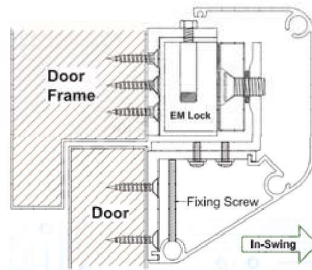

ZL BRACKET

| Model | Size | Pair With |
|-------------|--------------------------|-------------------|
| EL-BK-Z300 | 170(L) x 25(W) x 38(H)mm | Elock-300 series |
| EL-BK-Z600 | 250(L) x 30(W) x 46(H)mm | Elock-600 series |
| EL-BK-Z800 | 185(L) x 63(W) x 73(H)mm | Elock-800 series |
| EL-BK-Z1200 | 266(L) x 46(W) x 73(H)mm | Elock-1200 series |

U BRACKET

| Model | Size | Pair With |
|------------|--------------------------|------------------|
| EL-BK-U300 | 130(L) x 25(W) x 39(H)mm | Elock-300 series |
| EL-BK-U600 | 180(L) x 25(W) x 39(H)mm | Elock-600 series |

ZL BRACKET WITH COVER

| Model | Size | Pair With |
|--------------|---------------------------|------------------|
| EL-BK-ZL600C | 260(L) x 110(W) x 71(H)mm | Elock-600 series |

BRACKET SERIES

G100 GLASS DOOR BRACKET

| | |
|--------------|-------------------------|
| Size: | 90(L) x 27(W) x 40(H)mm |
| Application: | Glass Door Only |
| Pair With: | B100 Bolt Action Lock |

G200S GLASS DOOR BRACKET

| | |
|--------------|--------------------------------------------------------------------------------------|
| Size: | Long: 250(L) x 38(W) x 38(H)mm Short: 230(L) x 45(W) x 46(H)mm |
| Application: | -Wooden, Aluminium & Steel Door (Only G200S) -Glass Door(G200S Long + G201S Long) |
| Pair With: | B100 Bolt Action Lock |