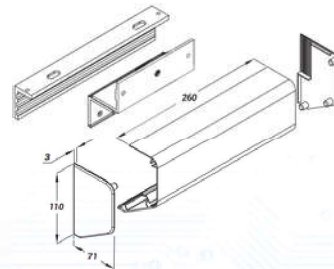

ZL BRACKET

| Model | Size | Pair With |
|-------------|--------------------------|-------------------|
| EL-BK-Z300 | 170(L) x 25(W) x 38(H)mm | Elock-300 series |
| EL-BK-Z600 | 250(L) x 30(W) x 46(H)mm | Elock-600 series |
| EL-BK-Z800 | 185(L) x 63(W) x 73(H)mm | Elock-800 series |
| EL-BK-Z1200 | 266(L) x 46(W) x 73(H)mm | Elock-1200 series |

U BRACKET

| Model | Size | Pair With |
|------------|--------------------------|------------------|
| EL-BK-U300 | 130(L) x 25(W) x 39(H)mm | Elock-300 series |
| EL-BK-U600 | 180(L) x 25(W) x 39(H)mm | Elock-600 series |

ZL BRACKET WITH COVER

| Model | Size | Pair With |
|--------------|---------------------------|------------------|
| EL-BK-ZL600C | 260(L) x 110(W) x 71(H)mm | Elock-600 series |

BRACKET SERIES

G100 GLASS DOOR BRACKET

| | |
|--------------|-------------------------|
| Size: | 90(L) x 27(W) x 40(H)mm |
| Application: | Glass Door Only |
| Pair With: | B100 Bolt Action Lock |

G200S GLASS DOOR BRACKET

| | |
|--------------|--------------------------------------------------------------------------------------|
| Size: | Long: 250(L) x 38(W) x 38(H)mm Short: 230(L) x 45(W) x 46(H)mm |
| Application: | -Wooden, Aluminium & Steel Door (Only G200S) -Glass Door(G200S Long + G201S Long) |
| Pair With: | B100 Bolt Action Lock |