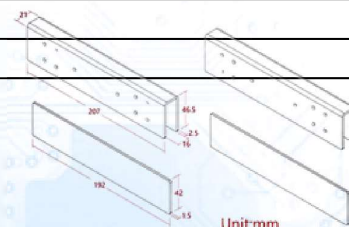

G201S GLASS DOOR BRACKET

| | |
|--------------|---------------------------------------------------------------------|
| Size: | Long: 195(L) x 16(W) x 46(H)mm Short: 120.5(L) x 16(W) x 46(H)mm |
| Application: | Glass Door Only |
| Pair With: | B100 Bolt Action Lock |

BR500 SHEAR LOCK BRACKET

| | |
|--------------|----------------------------|
| Size: | 207.5(L) x 44(W) x 46(H)mm |
| Application: | Shear Lock Only |
| Pair With: | SL-500 Shear Lock |

UB500 SHEAR LOCK BRACKET

| | |
|--------------|----------------------------|
| Size: | 207(L) x 21(W) x 46.5(H)mm |
| Application: | Shear Lock Only |
| Pair With: | SL-500 Shear Lock |

EM LOCK BRACKET INSTALLATION REFERENCE

ARMATURE PLATE