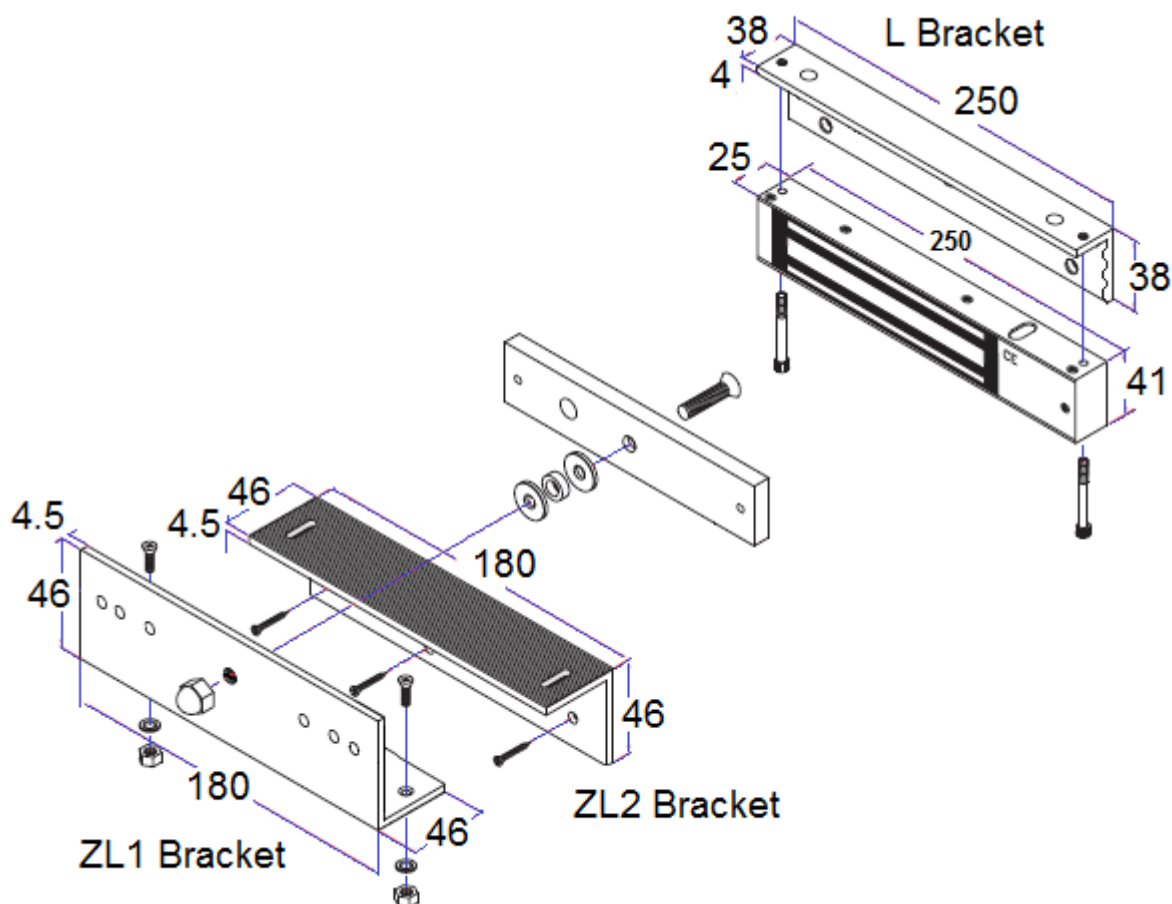

## ELOCK-600 ZL Bracket Dimension Unit: mm

## ELOCK-600X2 ZL Bracket Dimension Unit: mm