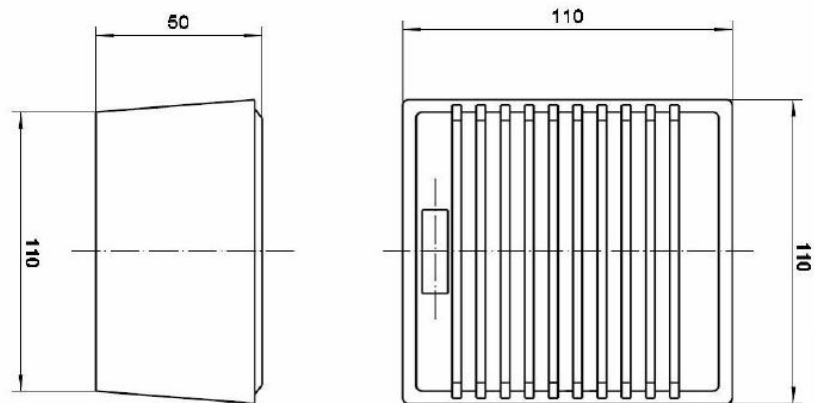

## Specification

**EL-IS-100** Internal Siren ( 12 Vdc , 15 W ), Dual Tone

- Rated Voltage : 12 Volts, DC
- Operating Voltage : 6-15 Volts, DC
- Current drawn : 800 mA
- SPL(dB/1m): 110 ± 3 dB ( 12 Vdc )
- Housing Material : ABS / White
- Operating Temperature : -20~+60°C
- Safety Approval: **CE**
- ISO 9000 certified Manufacturer
- Dimension : 110(L) x 50(W) x 110(H) mm